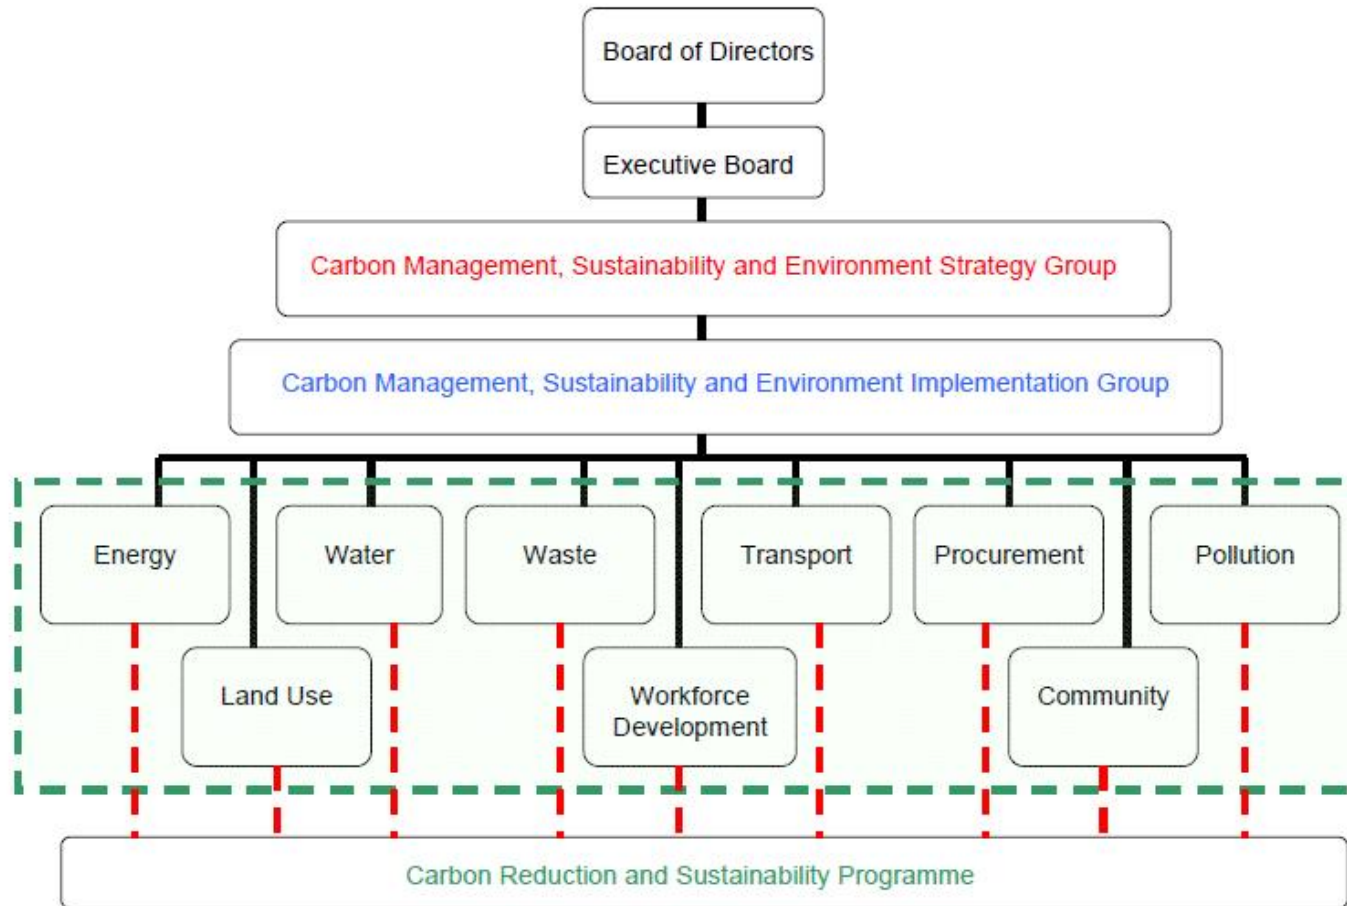

Organisational chart for UCLH's Carbon Management, Sustainability and Environment Programme

(source: UCLH Carbon Reduction and Sustainability Management Plan, 2010)