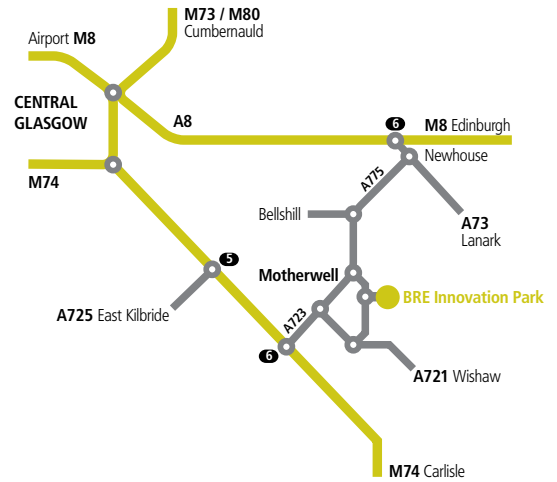

From the north and east of Glasgow, and from Edinburgh

Leave the M8 Glasgow/Edinburgh motorway at junction 6, signposted A73 Lanark /A723 Motherwell and Wishaw. Join the A73 towards Lanark. After 400 yards, at the roundabout, turn right, signed to A775 Holytown /A723 to Motherwell. Cross three small roundabouts. At next, larger roundabout, turn left, A723 towards Motherwell. Follow this road uphill for 1.6 miles, continuing straight on at each of four small roundabouts and passing New Stevenson. At the top of the hill, at a much larger roundabout, take the second exit, signposted to Ravenscraig / Wishaw A721. The road becomes dual carriageway. After 300 yards, go straight at next roundabout (new housing development to left). After 500 yards, turn left at roundabout (you will see the BRE Innovation Park sign). The entrance is immediately on the right as you leave the roundabout.

From the south and west of Glasgow

Use the M74 motorway and leave at Junction 6, taking the A723 towards Motherwell. Turn right at traffic lights, taking the B754 towards Wishaw. Follow the road up hill for 1.2 miles, crossing three roundabouts. At the A721, turn right towards Wishaw. Continue straight ahead at the next roundabout and pass under a low railway bridge (height limit 4.6m). At the first roundabout after the bridge, turn left, signposted to Ravenscraig, Edinburgh and M8. You will see Motherwell College ahead of you as you turn. Follow New Craig Road through the Ravenscraig development, crossing 3 roundabouts (at the third roundabout, the distinctive Ravenscraig Sports Centre will be to your right). The road becomes dual carriageway. Fork right at the next roundabout (signs to Edinburgh, M8), and then at the next, turn right. (you will see the Innovation Park sign). The entrance to the BRE Innovation Park is immediately on the right as you leave the roundabout.