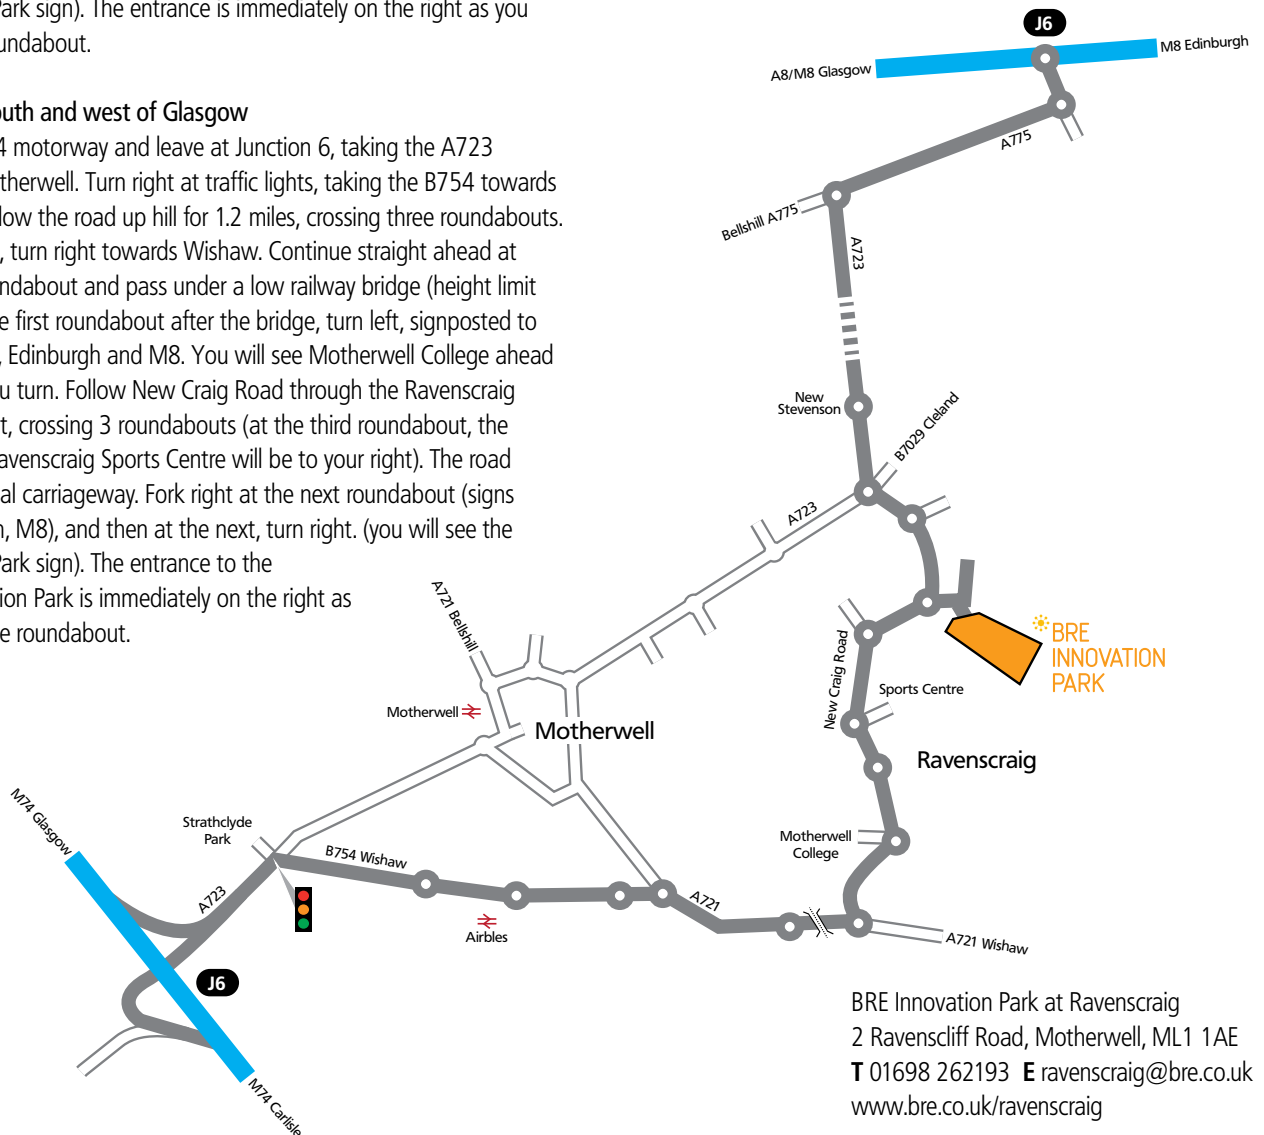

BRE Innovation Park at Ravenscraig
2 Ravenscliff Road, Motherwell, ML1 1AE
T 01698 262193 E ravenscraig@bre.co.uk
www.bre.co.uk/ravenscraig